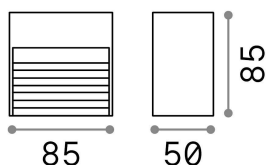

General info

Outdoor - Wall lamps

Outdoor wall mounted lamp with direct asymmetrical light emission

Ean	8021696122045
Item	DOWN AP1 ANTRACITE
Installation	Wall
Guarantee	5 years
Gross weight	0.34 kg
Volume	0.000982 m ³

Technical info

Net weight	0.27 kg
Insulation class	I
Protection index	IP44
Compliance	CE
Operating temperature	-
Full load efficiency	X
Dimmer	Determined by the light bulb
Power output	220-240 V AC
Power supply	Not required
Load resistance	IK08