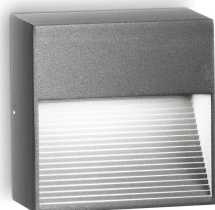

General info

Outdoor - Wall lamps

Outdoor wall mounted lamp with direct asymmetrical light emission

Ean	8021696122045
Item	DOWN AP1 ANTRACITE
Installation	Wall
Guarantee	5 years
Gross weight	0.34 kg
Volume	0.000982 m ³

Technical info

Net weight	0.27 kg
Insulation class	I
Protection index	IP44
Compliance	CE
Operating temperature	-
Full load efficiency	X
Dimmer	Determined by the light bulb
Power output	220-240 V AC
Power supply	Not required
Load resistance	IK08